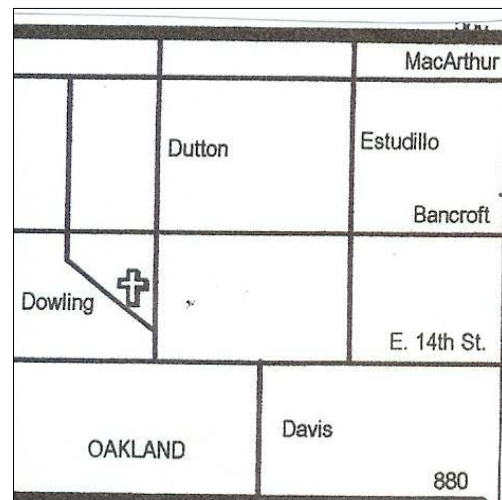

EVERYONE IS WELCOME!

←← **OAKLAND** **HAYWARD** →→

HWY. 580

5:30	<i>Doors open for setup</i>
6:00	<i>Registration begins \$4 suggested donation</i>
6:30	<i>Pot luck - bring a dish</i>
7:30	<i>Raffle & Birthday chips</i>
8:00	<i>Speaker Meeting</i>
9:00	<i>Clean up</i>

HWY. 880

*More Information:
Call 510-276-2270
Or visit www.ncwsa.org/d15*

** This event meets the NCWSA Requirement for Alateen Member Safety.*