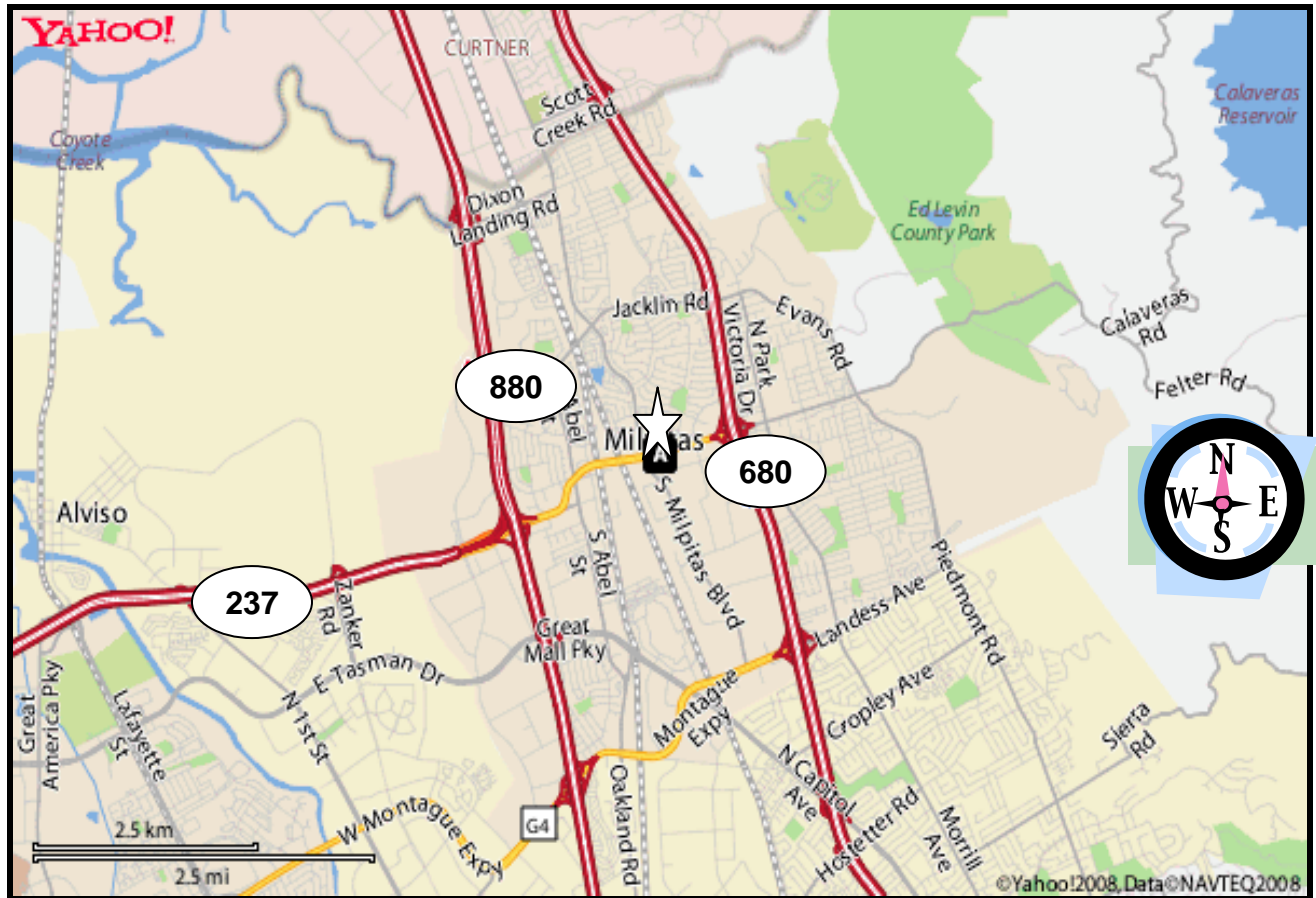

Milpitas Community Center
457 East Calaveras Boulevard
Milpitas, CA

From the North: Take 880 South and take Route 237/Calaveras Blvd East to Milpitas Blvd... Entrance is on Calaveras Blvd (Next to Safeway)
Address: 457 East Calaveras Blvd – “Milpitas Community Center”

From the South: Take 880 North and take Route 237/Calaveras Blvd East to Milpitas Blvd... Entrance is on Calaveras Blvd (Next to Safeway)
Address: 457 East Calaveras Blvd – “Milpitas Community Center”

From the West: Take Route 237 east – *STAY ON IT !!!* - Calaveras Blvd east to Milpitas Blvd... Entrance is on Calaveras Blvd (Next to Safeway)
Address: 457 East Calaveras Blvd – “Milpitas Community Center”

**** The Milpitas Community Center is located between Hwy 17/880 and Hwy 680 on East Calaveras Boulevard**